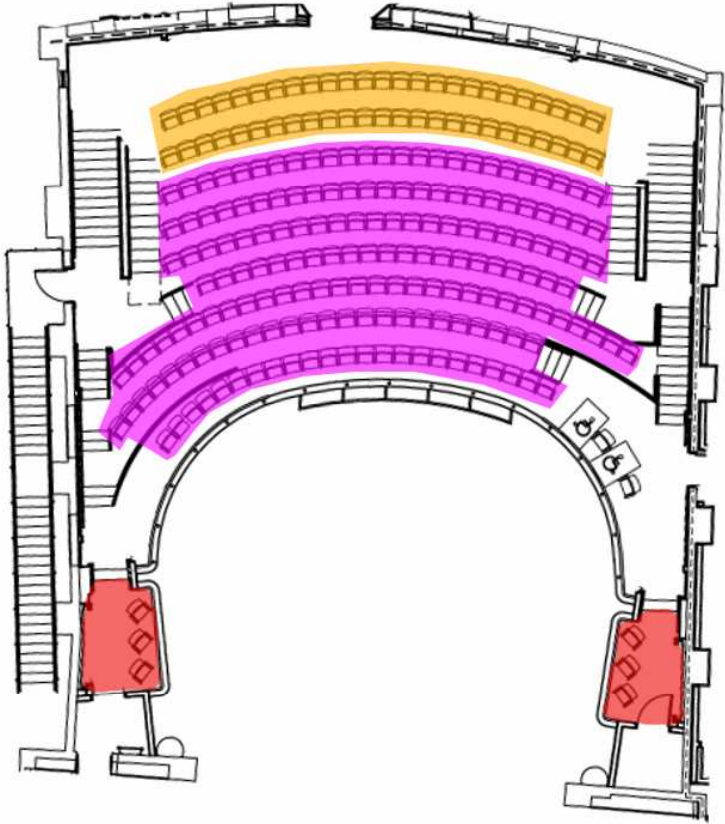

# ETK Theatre Seating Areas

- Orchestra
- Parterres
- Rear Orchestra

- Balcony
- Grand Tier Box
- Rear Balcony

Diagram for visual reference only. Seat count may vary, refer to the "Ticket Sales Info Sheet" or the "ETK Technical Specifications" for exact counts.