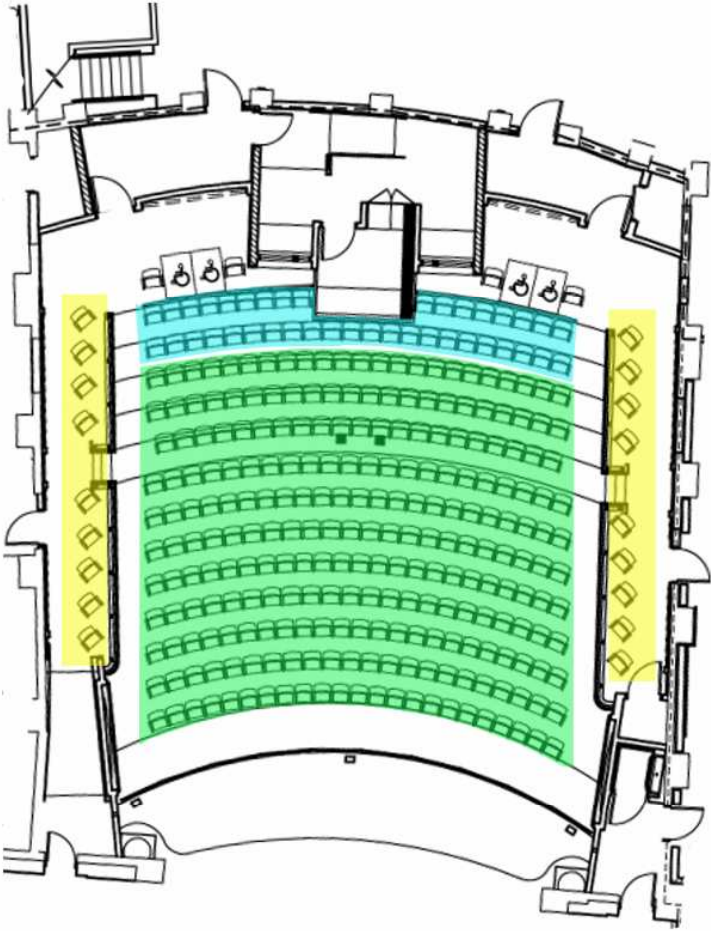

# ETK Theatre Seating Areas

- Orchestra
- Parterres
- Rear Orchestra

- Balcony
- Grand Tier Box
- Rear Balcony

Diagram for visual reference only. Seat count may vary, refer to the "Ticket Sales Info Sheet" or the "ETK Technical Specifications" for exact counts.